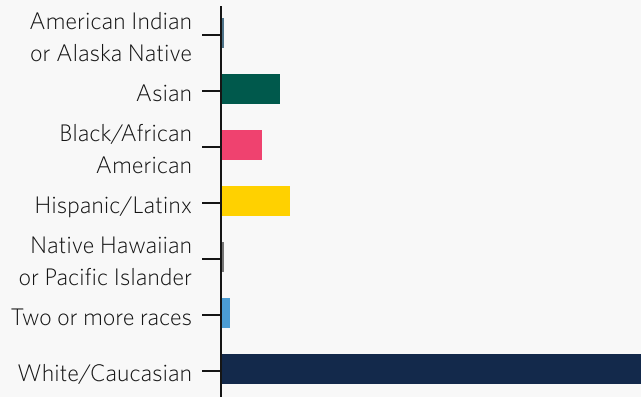

MEET OUR COMMUNITY

STUDENTS

522 STUDENTS

**332 DDS
121 ADE
69 DH**

FACULTY

134 FACULTY

**58 FEMALE
76 MALE**

STAFF

247 STAFF

**199 FEMALE
48 MALE**