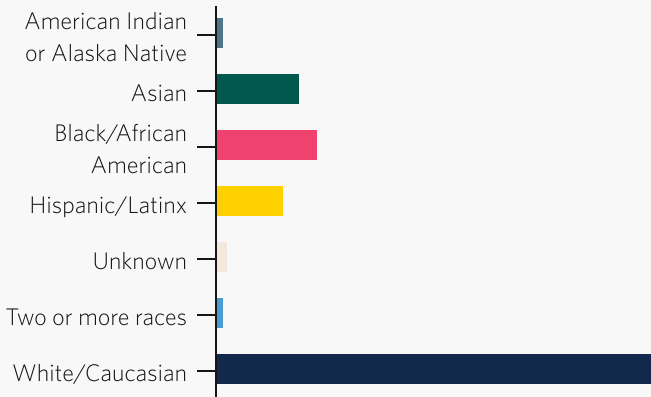

MEET OUR COMMUNITY

STUDENTS

522 STUDENTS

**332 DDS
121 ADE
69 DH**

FACULTY

134 FACULTY

**58 FEMALE
76 MALE**

STAFF

247 STAFF

**199 FEMALE
48 MALE**