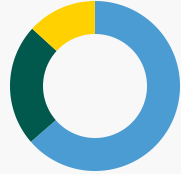

MEET OUR COMMUNITY

STUDENTS

522 STUDENTS

**332 DDS
121 ADE
69 DH**

FACULTY

134 FACULTY

**58 FEMALE
76 MALE**

STAFF