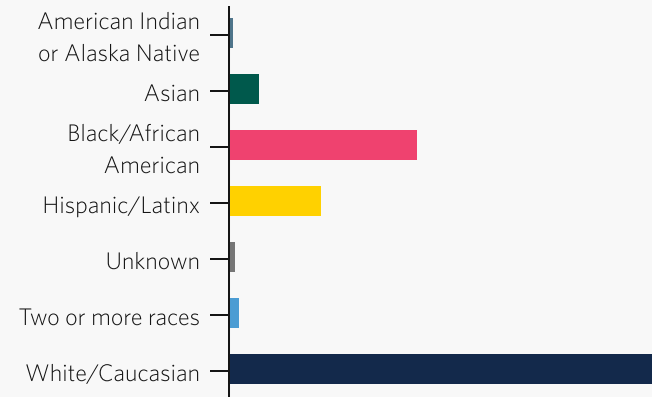

MEET OUR COMMUNITY

STUDENTS

522 STUDENTS

**332 DDS
121 ADE
69 DH**

FACULTY

134 FACULTY

**58 FEMALE
76 MALE**

STAFF

247 STAFF

**199 FEMALE
48 MALE**